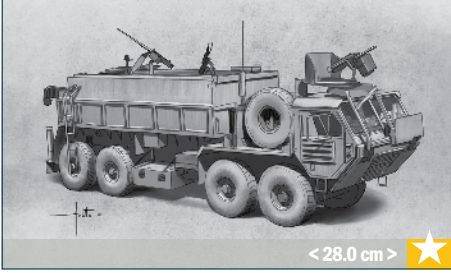

6510 M985 HEMTT Gun Truck 1:35